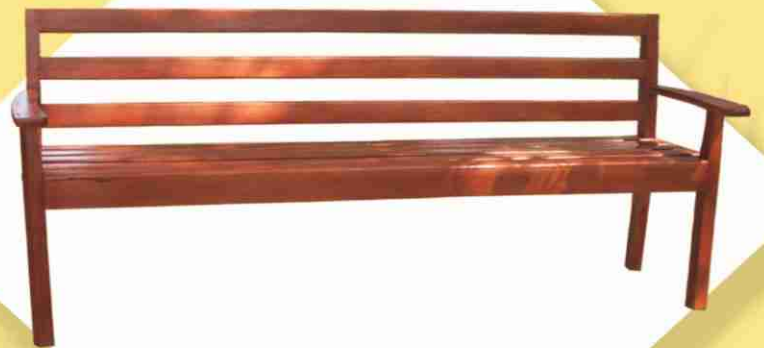

Arm Bench

Code No : OAB09G
Species : Grandis
Size : 72" x 18" x 34"